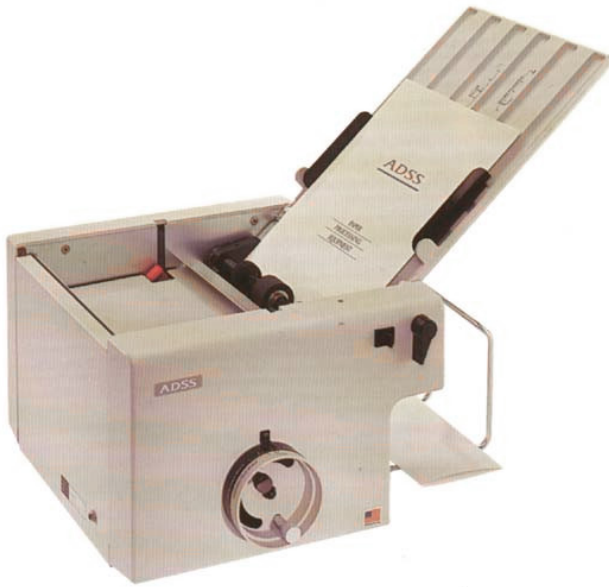

## HF200 Simplimatic Paper Folder

[HF200]

List Price: \$1,049.00

You Save: \$150.00

**Your Price: \$899.00**

Prices and specifications are subject to change. Click the link to view the latest information: [HF200 Simplimatic Paper Folder](#)

**Economical, sturdy office duty folder.**

### Features

- Easy dial-in fold adjuster for your most common folds
- Folds 6" to 14" lengths and 5-3/4" to 8-1/2" widths (14" paper half fold only)
- Folds paper weights 16 to 24# bond
- Automatically feeds up to 150 sheets
- Allows for manual feed of up to 3 sheets, with or without staples
- No fanning of paper needed
- Quiet operation with fully enclosed fold table
- Folds up to 140 sheets per minute
- Conveniently folds up for storage between jobs
- UL, CSA, and FCC approved
- Recommended duty cycle: up to 25,000 folds per month

### Specifications

Setup	Dial
Minimum Paper Size	6" x 5-3/4"
Maximum Paper Size	14" x 8-1/2"

Minimum Paper Weight	16
Maximum Paper Weight	24#
Folding Speed	85 Sheets per Minute
Fold Types	custom
Fold Types	half
Fold Types	trifold
Fold Types	Z
Paper Input Capacity	150 Sheets of 20#
Paper Feed	Friction
Fold Sets	3
Page Counter	No
Power	100-240 VAC, 47-63 Hz, 1.5 A
Size	7-3/4"(H) x 12"(W) x 14"(D)
Shipping Weight	26 Pounds