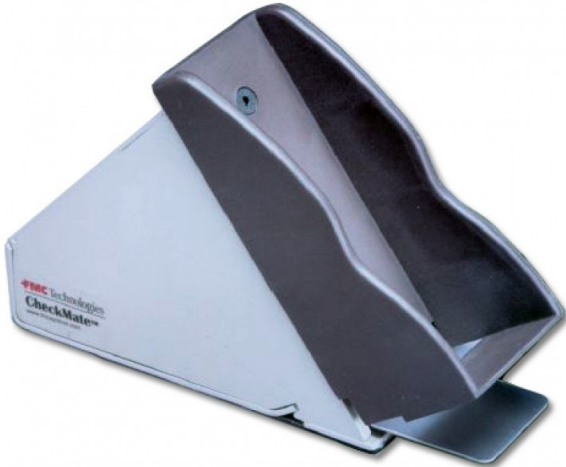

CheckMate Check Jogger

[Checkmate]

List Price: \$520.00

You Save: \$154.05

Your Price: \$365.95

Prices and specifications are subject to change. Click the link to view the latest information: [CheckMate Check Jogger](#)

Small, compact jogger ideal for office use. It weighs 10 pounds and fits wherever needed.

Operation is simple with a convenient start/stop bar located on the front of the unit.

Features

- Compact size; perfect for teller stations and small banks
- Fast and efficient operation with adjustable control
- Advanced electromagnetic design; eliminates overheating
- Proven reliability
- Simple operation; no training required
- Self cleaning
- Weight: 9.5 lbs.
- 2x the weight of its competitors
- It stays put on the table and will not move around like inferior copies
- **Perfect For:**
- Checks
- Stocks and bonds
- Payments
- Tab cards
- Time and payroll cards
- Notices
- Receipts
- Invoices
- Statements
- Ledgers
- Contents of envelopes for automatic letter-opening machine

Specifications

Power	115 volt, 60 Hz, 4.0 A
Size	3-3/16" x 10-5/8" x 7"
Shipping Weight	12 Pounds