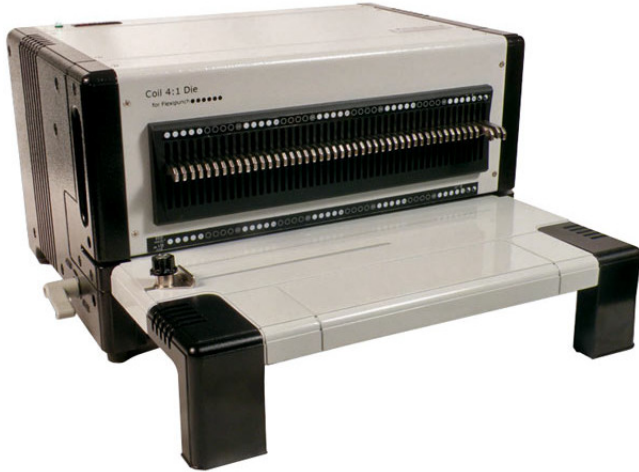

## FlexiPunch-E Electric Interchangeable Die Punch

[FlexiPunch-E]

List Price: \$1,799.00

You Save:           \$530.00

**Your Price: \$1,269.00**

### Die Type:

-=Please Select=-

Coil 4:1 Round

Comb - Rectangular

Wire 3:1 Square

Wire 2:1 Square

Prices and specifications are subject to change. Click the link to view the latest information: [FlexiPunch-E Electric Interchangeable Die Punch](#)

**The FlexiPunch-E is a versatile, space saving, and money saving electric book binding machine** which allows you to quickly and easily change out punch dies to go between coil binding, wire binding, and comb binding easily. You can do a coil binding job, and minutes later squeeze in a wire or comb binding project using the same primary punch. The high quality precision die sets of this machine will last for years of production.

### Features

- Electric foot pedal operation
- Punch capacity: Up to 20 sheets of 20 lb paper
- 12 inch punch length (Letter or A4 size) with open ends for longer sheets
- Fully disengageable pins
- Adjustable depth margin
- Heavy duty motor and gearbox
- Built-in anti-jam (reverse) feature: When sheet overload is detected, machine automatically retracts and stops punch operation to avoid downtime
- All metal construction including heavy cast side plates and non skid feet
- One year warranty
- Sold with the die of your choice. Additional dies sold separately.
- Can be combined with the [Finish@Coil E1](#) to make a complete coil binding machine. (Finish@Coil E1 sold separately).