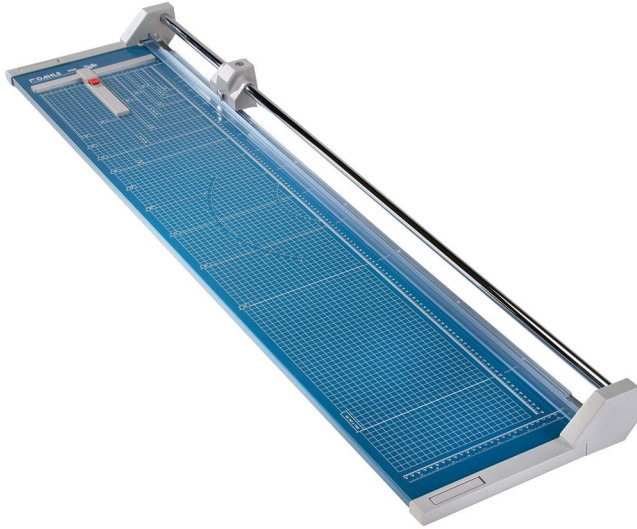

Dahle 558 51" Rotary Cutter

[Dahle 558]

Your Price: **\$479.00**

Prices and specifications are subject to change. Click the link to view the latest information: [Dahle 558 51" Rotary Cutter](#)

The **Dahle 558 51" Professional Rolling Trimmer** can be used to accurately cut photographs, card stock or up to 20 sheets of 20 lb. paper. The transparent clamp secures the item you are cutting while letting you see that you are making the exact cut you want. The self sharpening blades let you cut both directions cleanly without producing jagged edges.

The Dahle 558 self sharpening blades also remove the hassle of dull blades that you have to change. And the ability to wall mount saves space in any office.

Features

- Self-sharpening blade cuts in either direction
- See-through paper clamp
- Sturdy metal base with non-slip rubber feet
- Preprinted grid lines for straight and angle cuts
- Sturdy designed for daily commercial use
- Can be wall mounted
- Optional paper roll holder available
- Optional stand available

Specifications

Cut Length	51"
Capacity	12 Sheets
Size	58 1/2" x 14"