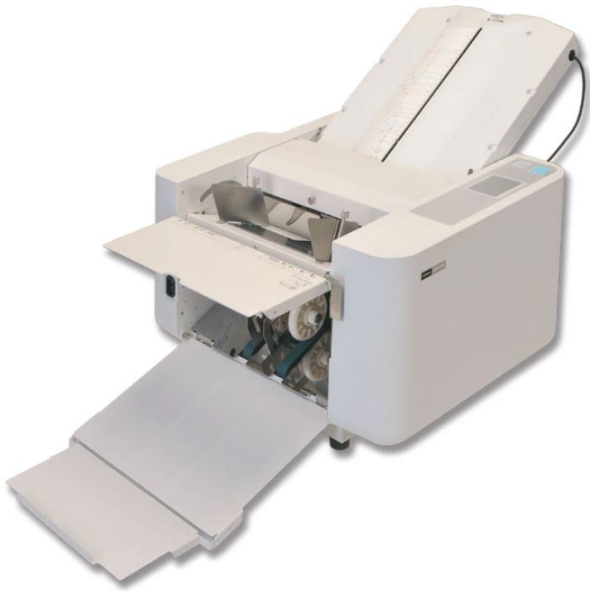

## Ideal/MBM 208J Automatic Folder

[208J]

List Price: \$3,799.00

**Your Price: \$3,799.00**

Prices and specifications are subject to change. Click the link to view the latest information: [Ideal/MBM 208J Automatic Folder](#)

**The MBM 208J is a friction feed manual folder** that sets up easily for a variety of standard and custom folds.

### Features

- 3 roller friction feed system.
- Easy set-up for standard and custom folds.
- Control panel includes LED 4 digit counter with addition and subtraction functions.
- Test button folds 2 sheets for inspection.
- Extended exit tray for neat stacking of folded sheets.
- Automatic conveyor ensures smooth ejection of folded paper.
- Single sheet feeding automatically maintained for different weights of paper.
- Auxiliary paper guide for cross folding.
- Load and unload paper from same side.
- Display alert and audible signal in case of incorrect operation.
- Skew and micro-adjustment dials.
- Quick-release roller system for easy maintenance.

### Specifications

Setup	Manual
Minimum Paper Size	3.5" x 5"
Maximum Paper Size	11" x 17"
Minimum Paper Weight	12
Maximum Paper Weight	80
Folding Speed	Up to 14,400 Sheets per Minute
Fold Types	engineering
Fold Types	gate
Fold Types	half
Fold Types	Z
Fold Types	trifold
Fold Types	cross
Fold Types	double
Paper Input Capacity	500 Sheets of 20#
Paper Feed	Friction
Fold Sets	No
Page Counter	Yes
Power	115 V, 60 Hz
Size	21.5" x 40.6" x 19.7"
Shipping Weight	73 Pounds