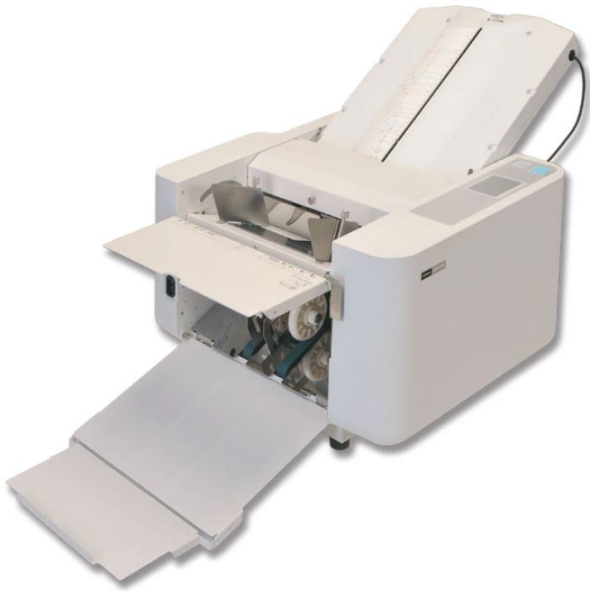

## Ideal/MBM 208J Automatic Folder

[208J]

List Price: \$3,799.00

**Your Price: \$3,799.00**

Prices and specifications are subject to change. Click the link to view the latest information: [Ideal/MBM 208J Automatic Folder](#)

**The MBM 208J is a friction feed manual folder** that sets up easily for a variety of standard and custom folds.

### Features

- 3 roller friction feed system.
- Easy set-up for standard and custom folds.
- Control panel includes LED 4 digit counter with addition and subtraction functions.
- Test button folds 2 sheets for inspection.
- Extended exit tray for neat stacking of folded sheets.
- Automatic conveyor ensures smooth ejection of folded paper.
- Single sheet feeding automatically maintained for different weights of paper.
- Auxiliary paper guide for cross folding.
- Load and unload paper from same side.
- Display alert and audible signal in case of incorrect operation.
- Skew and micro-adjustment dials.
- Quick-release roller system for easy maintenance.

### Specifications

Setup	Manual
Minimum Paper Size	3.5" x 5"
Maximum Paper Size	11" x 17"
Minimum Paper Weight	12
Maximum Paper Weight	80
Folding Speed	Up to 14,400 Sheets per Minute
Fold Types	gate
Fold Types	half
Fold Types	Z
Fold Types	trifold
Fold Types	cross
Fold Types	double
Fold Types	engineering
Paper Input Capacity	500 Sheets of 20#
Paper Feed	Friction
Fold Sets	No
Page Counter	Yes
Power	115 V, 60 Hz
Size	21.5" x 40.6" x 19.7"
Shipping Weight	73 Pounds