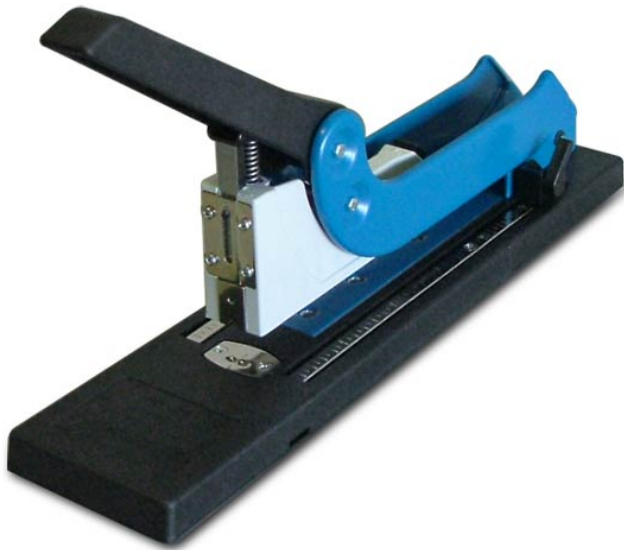

## W117L Skrebba Heavy Duty Stapler DISCONTINUED

[W117L]

Your Price: **\$198.00**

Prices and specifications are subject to change. Click the link to view the latest information: [W117L Skrebba Heavy Duty Stapler DISCONTINUED](#)

**The W117L Heavy Duty Stapler can staple up to 150 sheets at a time.** This heavy duty paper stapler comes with a sturdy design and fully adjustable 10" throat depth.

### Features

- Long reach with a fully adjustable 10" throat depth
- Binds up to 150 sheets at a time
- Powerful manual lever action
- Push button front loading
- Dual stops adjust from 1/8" to 10"