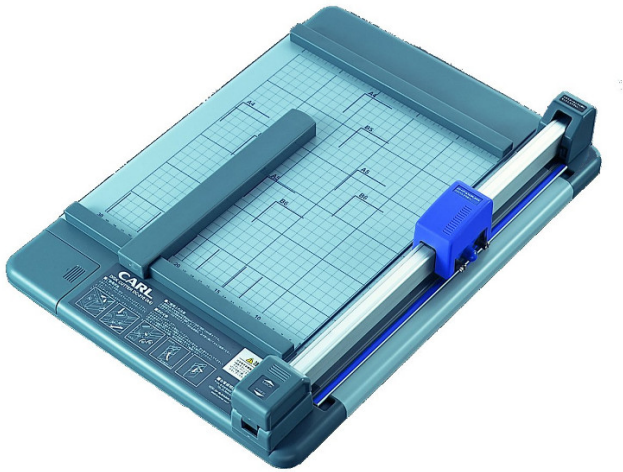

## DC 238 Perf & Score Cutter

[DC 238]

Prices and specifications are subject to change. Click the link to view the latest information: [DC 238 Perf & Score Cutter](#)

The DC 238 is discontinued. It has been replaced by [the DC-238N](#).