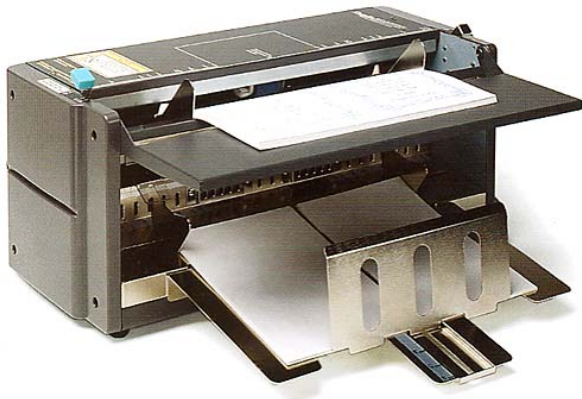

## DS-416 Slitter Business Card Slitter

[]

Prices and specifications are subject to change. Click the link to view the latest information: [DS-416 Slitter Business Card Slitter](#)

**The DS-416 Slitter Business Card Slitter** has been discontinued and replaced by the [HS-2000 B Business Card Slitter](#)

See our [Business Card Slitters index](#) for a complete list of our current machine models.

**This slitter accommodates a variety of paper stocks and sizes.** Ideal for creating vouchers, tickets, place cards, labels, identification tags, and more.

### Features

- Simple to operate
- Accepts paper stocks from 18 lb. to 40 lb
- Accepts paper sizes from index to ledger
- Portable tabletop machine can be used almost anywhere
- Semi self sharpening blades
- Fast adjustable guide can change position of cuts.
- Virtually maintenance free
- Durable, built to last
- Reliable feed
- Size: 18" (L) x 18" (W) x 10" (H)
- Weighs: 29 lbs.