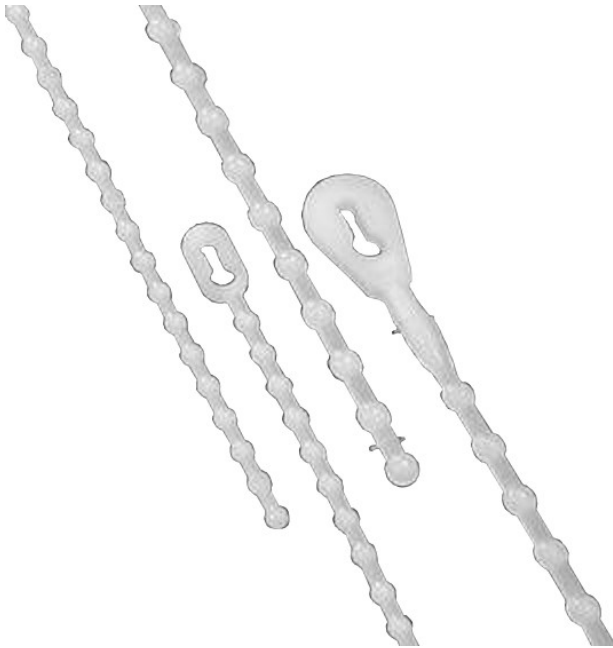

Plastic Bead Strap

[]

**Your Price:** **\$7.29****Colors:**

Black +\$1.50

Natural

Length:

4 inch

8 inch +\$5

Prices and specifications are subject to change. Click the link to view the latest information: [Plastic Bead Strap](#)

The plastic version of the popular metal bead chain, these handy ties are commonly used to attach tags to merchandise. They are easily adjusted, reusable, and can be quickly assembled by hand.

Plastic bead straps can also be used for attaching signs to a variety of mounts and hangers. They are available in black or natural white and in two lengths.

Features

- Straps are made from #6/6 nylon.
- Straps are available in 4" and 8" lengths.
- Straps are available in natural nylon and black.
- Sold in packages of 100.
- Use to connect tags or signs to product or to shelving.
- Easily installed and adjusted.
- Straps are reusable.