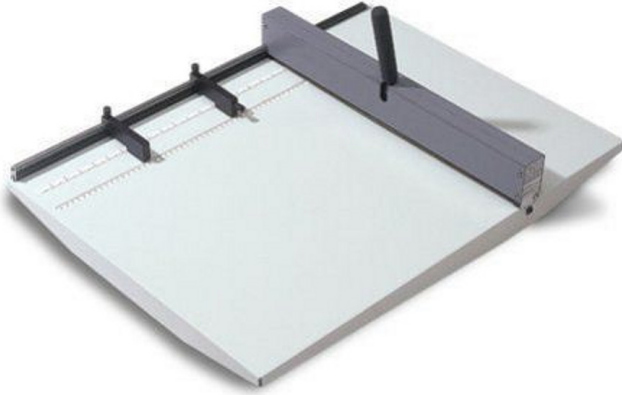

## DocuCrease 35 - 14" Score & Crease Machine

[DC35]

List Price: \$825.00  
You Save: \$27.00  
**Your Price: \$798.00**

Prices and specifications are subject to change. Click the link to view the latest information: [DocuCrease 35 - 14" Score & Crease Machine](#)

The DocuCrease 35 has been discontinued. We recommend the [CR818 Manual Creaser](#) instead.

The DocuCrease 35 can score up to 14 in length. The DocuCrease 35 is designed to score/crease documents or prints that can be damaged easily due to cracking of printed ink. The score/crease is applied by pressure rather than a rotary method, which can allow cracking, tearing or tracking. This manual tabletop machine requires very little effort to pull down the handle for a precise crease. The DocuCrease 35 is configured for either left or right-handed operation and is ideal for any application that requires a perfect score, including greeting cards, etc.

### Features

- Max Sheet Width: 14"
- Max Paper Weight: up to 12 pt. cover
- Max Score Length: 14"
- Min Score Length: 1"