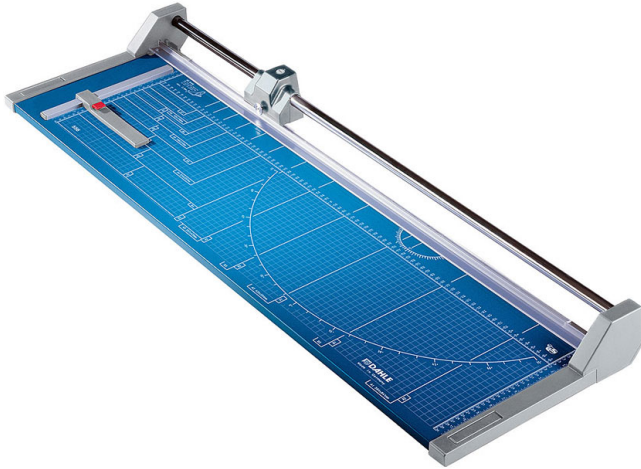

Dahle 556 37-1/2" Rotary Cutter

[Dahle 556]

Your Price: **\$409.00**

Prices and specifications are subject to change. Click the link to view the latest information: [Dahle 556 37-1/2" Rotary Cutter](#)

The **Dahle 556 37-1/2" Professional Rolling Trimmer** can be used to accurately cut photographs, card stock or up to 20 sheets of 20 lb. paper. The transparent clamp secures the item you are cutting while letting you see that you are making the exact cut you want. The self sharpening blades let you cut both directions cleanly without producing jagged edges.

The Dahle 556 self sharpening blades also remove the hassle of dull blades that you have to change. And the ability to wall mount saves space in any office.

Features

- Self-sharpening blade cuts in either direction
- See-through paper clamp
- Sturdy metal base with non-slip rubber feet
- Preprinted grid lines for straight and angle cuts
- Sturdy designed for daily commercial use
- Can be wall mounted
- Optional paper roll holder available
- Optional stand available

Specifications

Cut Length	37-1/2"
Capacity	14 Sheets
Size	45 1/2" x 14"