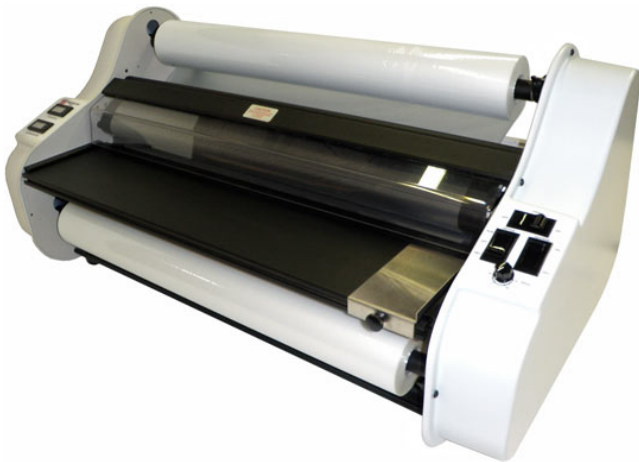

## MightyLam 27 Roll Laminator

[MightyLam 27]

Prices and specifications are subject to change. Click the link to view the latest information: [MightyLam 27 Roll Laminator](#)

**The MightyLam 27 Roll Laminator** has been Discontinued and replaced by the [Mighty Lam 2700HC Laminator](#)

See our [Roll Laminating Machine index](#) for a complete list of our current machine models.

**Extra wide commercial grade** roll laminator for use with films up to 10 mil thickness.

### Features

- Variable speed - up to 10 feet per minute
- Laminates film up to 10 mils thick
- Reverse Switch
- Adjustable slitters
- Forced air cooling
- Adjustable heat control
- LCD readout
- Adjustable supply roller tension
- Mounting capacity 3/16" thick
- Options available include a footage counter, keyswitch, and a footswitch