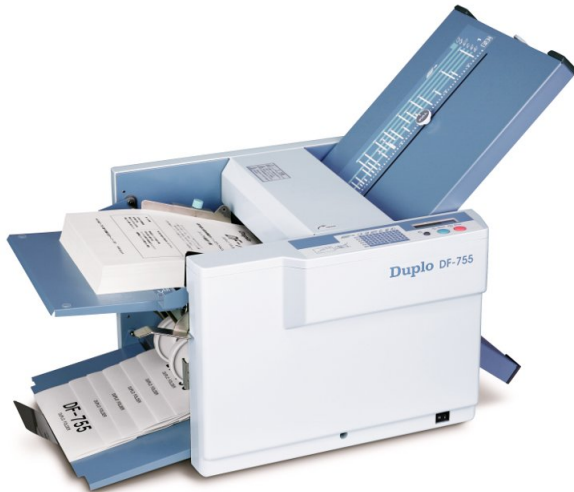

DF 755 Paper Folder

[DF 755]

Your Price: \$2,500.00

Prices and specifications are subject to change. Click the link to view the latest information: [DF 755 Paper Folder](#)

The DF-755 Paper Folder is convenient, easy to use, and designed with the budget conscious in mind. User-friendly, the DF-755 quickly folds a variety of paper sizes and types up to 120 sheets per minute.

Features

- 4-digit LCD counter keeps accurate count of folded documents
- Two knobs to make fine-tune adjustments to fold setup
- Adjustable receiving roller to ensure smooth deliver
- Special "cross-folding" feature for right-angle folds
- New paper detect sensor for feed tray instead of switch
- Capable of 6 popular paper folds; Single Fold, Double Fold, Accordion Fold, Letter Fold, Accordion Gate, Custom Fold, Special Cross Fold
- paper thickness 14lb. to 28lb. / 53gsm - 104gsm
- 500 sheet loading capacity
- Paper Size
- Min: 5" W x 7" L
- Max 11" W x 17" L
- Paper Weight
- Min: 13 lb. Bond / 52.3 gsm
- Max: 80 lb. Text / 127 gsm
- Speed: Up to 120 Sheets per minute

Specifications

Setup	Manual
Minimum Paper Size	5" x 7"
Maximum Paper Size	11" x 17"
Minimum Paper Weight	14
Maximum Paper Weight	28
Folding Speed	120 Sheets per Minute
Fold Types	gate
Fold Types	trifold
Fold Types	accordion
Fold Types	half
Fold Types	cross
Fold Types	custom
Fold Types	double
Paper Input Capacity	500 Sheets of 20#
Paper Feed	Friction
Fold Sets	No
Page Counter	4 digit
Power	120 V 60 Hz
Size	21.06 H x 24.41 W x 18.90 D