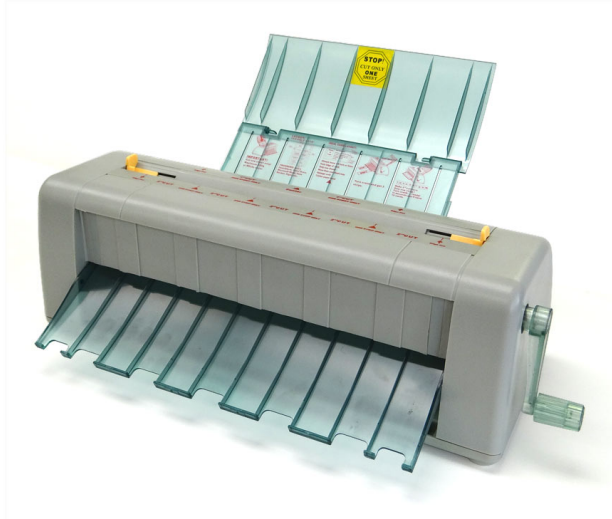

BCS 1000M Business Card Cutter

[BCS1000M]

Your Price: **\$119.00**

Prices and specifications are subject to change. Click the link to view the latest information: [BCS 1000M Business Card Cutter](#)

The BCS 1000M business card cutter makes it easy to produce business cards whenever you need them. It is a manual machine with self sharpening blades to always guarantee a clean precise cut. The BCS 1000M Business Card Slitter works by cutting a letter size (8 1/2" x 11") sheet into two strips and then those two strips into 10 business cards.

The BCS 1000M takes cards in a 10 up format, the 10 up business card format means that there are 10 business cards laid out on the paper. Most design software has this layout as a template but if it doesn't the 10 up business card layout is easy to set up and the BCS 1000M comes with a template instructing how to easily set up your business cards.

The BCS 1000M Business Card Cutter is perfect for any small office or home, its trays fold in and make it convenient for storage. If your looking for a easy, reliable and inexpensive way to always have business cards on hand the BCS 1000M is perfect.

Features

- Produces 60 plus cards in 60 seconds
- Cuts business card stock easily
- Lightweight and economical
- Safe and easy to use
- No Power required
- Applications: Business Cards, Badge Cards, Product Cards, Photo Cards, Teaching Cards, Labels, and Much More.