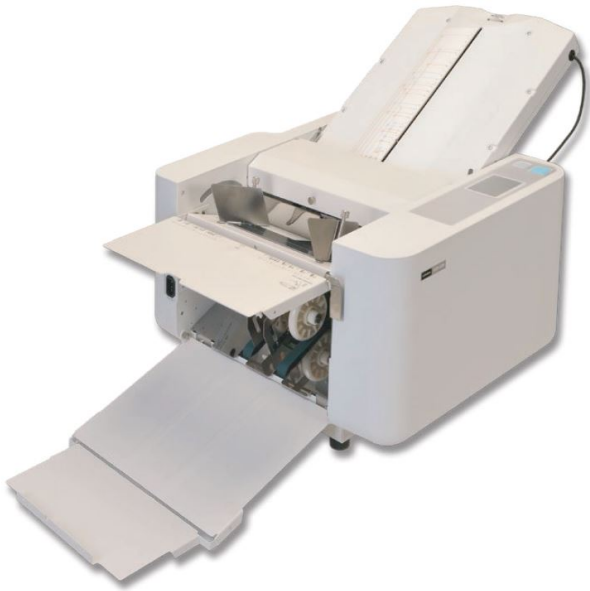

Ideal/MBM 208J Automatic Folder

[208J]

List Price: \$3,799.00

Your Price: \$3,799.00

Prices and specifications are subject to change. Click the link to view the latest information: [Ideal/MBM 208J Automatic Folder](#)

The MBM 208J is a friction feed manual folder that sets up easily for a variety of standard and custom folds.

Features

- 3 roller friction feed system.
- Easy set-up for standard and custom folds.
- Control panel includes LED 4 digit counter with addition and subtraction functions.
- Test button folds 2 sheets for inspection.
- Extended exit tray for neat stacking of folded sheets.
- Automatic conveyor ensures smooth ejection of folded paper.
- Single sheet feeding automatically maintained for different weights of paper.
- Auxiliary paper guide for cross folding.
- Load and unload paper from same side.
- Display alert and audible signal in case of incorrect operation.
- Skew and micro-adjustment dials.
- Quick-release roller system for easy maintenance.

Specifications

Setup	Manual
Minimum Paper Size	3.5" x 5"
Maximum Paper Size	11" x 17"
Minimum Paper Weight	12
Maximum Paper Weight	80
Folding Speed	Up to 14,400 Sheets per Minute
Fold Types	trifold
Fold Types	cross
Fold Types	double
Fold Types	engineering
Fold Types	gate
Fold Types	half
Fold Types	Z
Paper Input Capacity	500 Sheets of 20#
Paper Feed	Friction
Fold Sets	No
Page Counter	Yes
Power	115 V, 60 Hz
Size	21.5" x 40.6" x 19.7"
Shipping Weight	73 Pounds