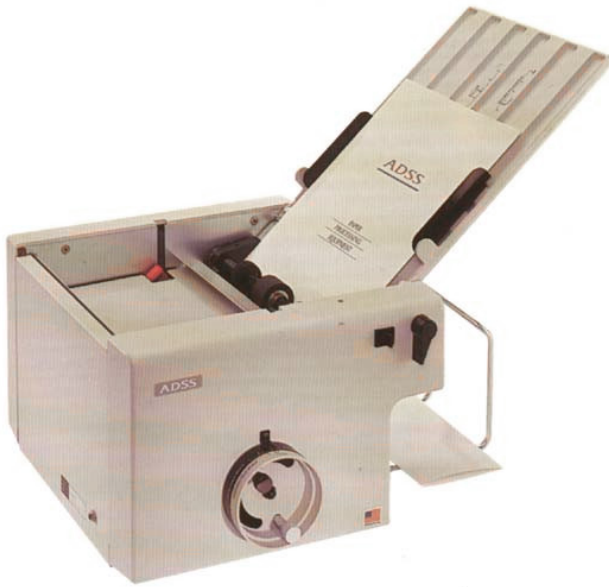

HF200 Simplimatic Paper Folder

[HF200]

List Price: \$1,049.00

You Save: \$150.00

Your Price: \$899.00

Prices and specifications are subject to change. Click the link to view the latest information: [HF200 Simplimatic Paper Folder](#)

Economical, sturdy office duty folder.

Features

- Easy dial-in fold adjuster for your most common folds
- Folds 6" to 14" lengths and 5-3/4" to 8-1/2" widths (14" paper half fold only)
- Folds paper weights 16 to 24# bond
- Automatically feeds up to 150 sheets
- Allows for manual feed of up to 3 sheets, with or without staples
- No fanning of paper needed
- Quiet operation with fully enclosed fold table
- Folds up to 140 sheets per minute
- Conveniently folds up for storage between jobs
- UL, CSA, and FCC approved
- Recommended duty cycle: up to 25,000 folds per month

Specifications

Setup	Dial
Minimum Paper Size	6" x 5-3/4"
Maximum Paper Size	14" x 8-1/2"

Minimum Paper Weight	16
Maximum Paper Weight	24#
Folding Speed	85 Sheets per Minute
Fold Types	Z
Fold Types	custom
Fold Types	half
Fold Types	trifold
Paper Input Capacity	150 Sheets of 20#
Paper Feed	Friction
Fold Sets	3
Page Counter	No
Power	100-240 VAC, 47-63 Hz, 1.5 A
Size	7-3/4"(H) x 12"(W) x 14"(D)
Shipping Weight	26 Pounds