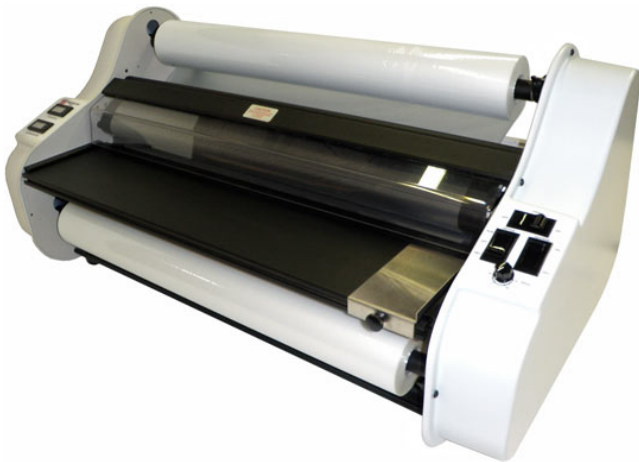

MightyLam 27 Roll Laminator

[MightyLam 27]

Prices and specifications are subject to change. Click the link to view the latest information: [MightyLam 27 Roll Laminator](#)

The MightyLam 27 Roll Laminator has been Discontinued and replaced by the [Mighty Lam 2700HC Laminator](#)

See our [Roll Laminating Machine index](#) for a complete list of our current machine models.

Extra wide commercial grade roll laminator for use with films up to 10 mil thickness.

Features

- Variable speed - up to 10 feet per minute
- Laminates film up to 10 mils thick
- Reverse Switch
- Adjustable slitters
- Forced air cooling
- Adjustable heat control
- LCD readout
- Adjustable supply roller tension
- Mounting capacity 3/16" thick
- Options available include a footage counter, keyswitch, and a footswitch