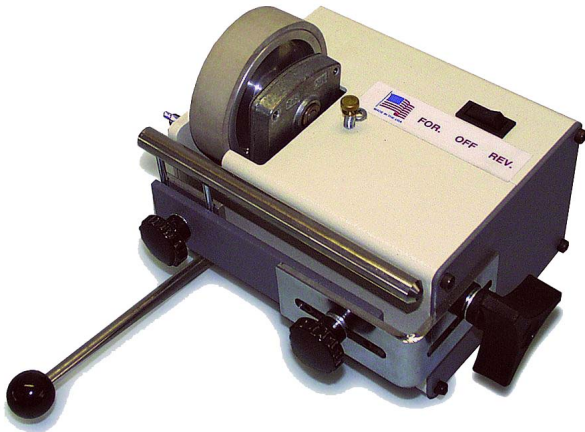

OD4300 Coil Inserter

[OD4300]

Prices and specifications are subject to change. Click the link to view the latest information: [OD4300 Coil Inserter](#)

OD4300 coil inserter for the OD series of universal punch and bind machines.

Features

- Motorized wheel inserts coil with ease
- Binds up to 1" diameter coil
- Lexan coil insertion guide helps coil spin smoothly through the document
- Natural rubber drive wheel will not mar coil finish
- Coil guide and mandrel (not shown) to quickly align the coil for easy insertion
- Reverse switch for easy removal of coil
- Top and side document guides to quickly align pages for binding (not shown)
- All metal construction
- Mounts on the OD4000 electric punch
- Mounts on the OD4800 manual punch
- Mounts on the OD3500 binding station