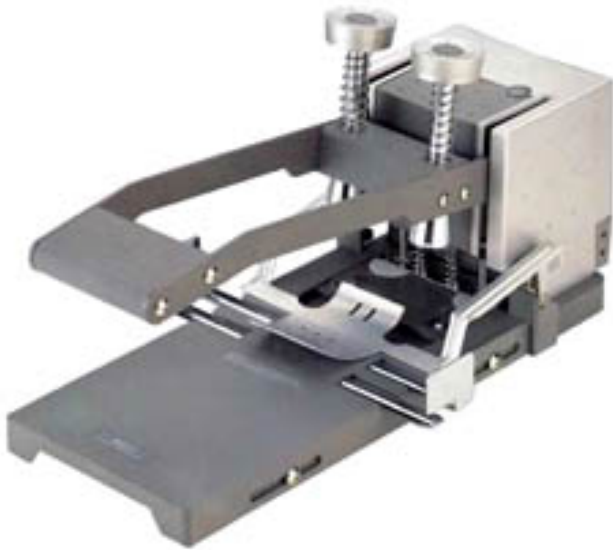

The Duo-35 2 Hole Production Paper Punch

[]

Colors:

Light Gray

Prices and specifications are subject to change. Click the link to view the latest information: [The Duo-35 2 Hole Production Paper Punch](#)

The Duo-35 2 Hole Production Paper Punch has been discontinued. See our [3-Hole Punches](#) index for a complete list of our current products.

The Duo 35 punches up to 350 sheets of 20lb paper. Simple and fast to use the Duo 35 is the perfect solution for production punching.

Features

- HOLLOWED DRILL TECHNOLOGY
- Punches up to 350 sheets
- Adjustable hole spacing from 2 3/4" to 3 1/8"
- Easy hand lever activation
- Auto paper clamp
- 9 5/8" W x 15" D x 8 1/4" H