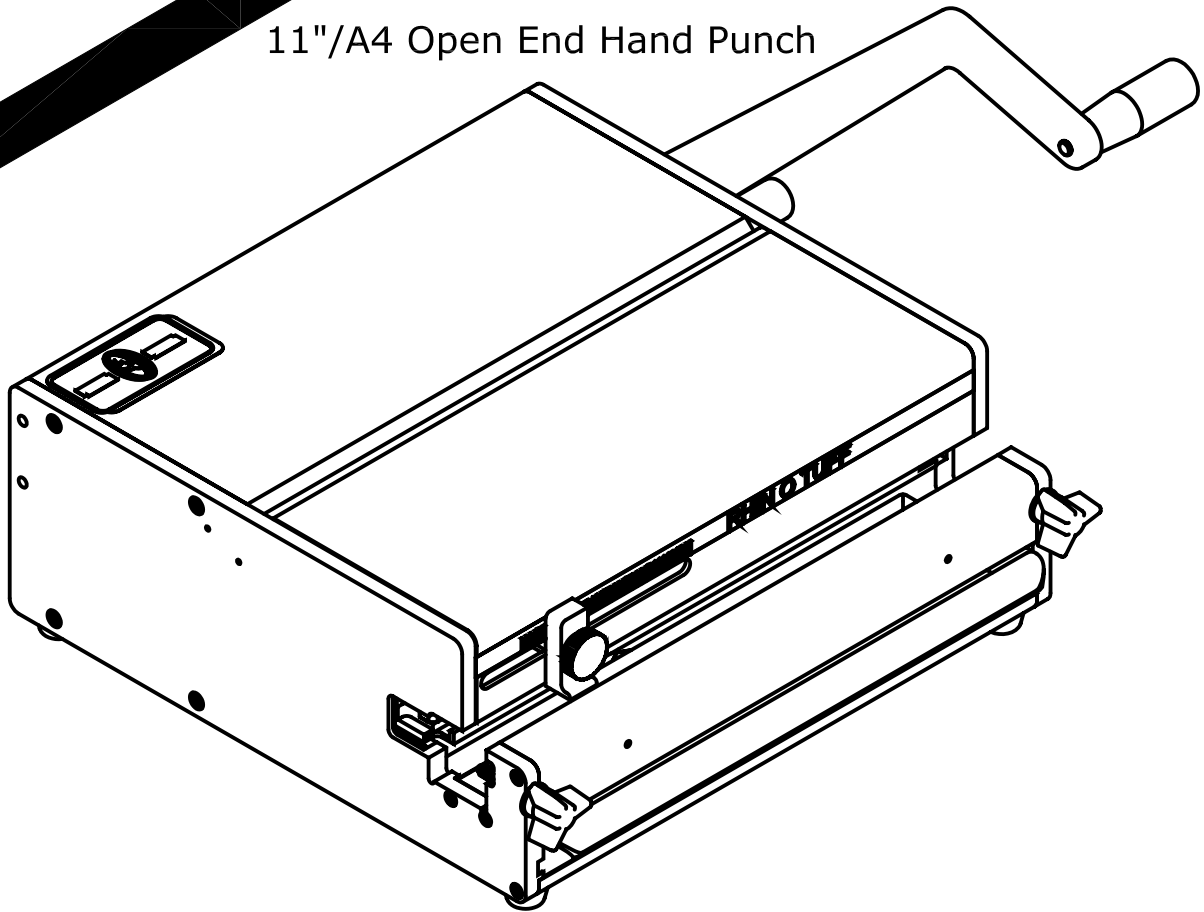

PDI Performance Design Inc.

4800 PARTS BOOK

11"/A4 Open End Hand Punch

Mailing Address: 2350 E. Braniff, Boise, Idaho 83716-9613

Telephone: 800-390-5782

Fax: 800-390-5783

Electronic Mail: PDI@PDIbind.com

Web Site: www.RHIN-O-TUFF.com