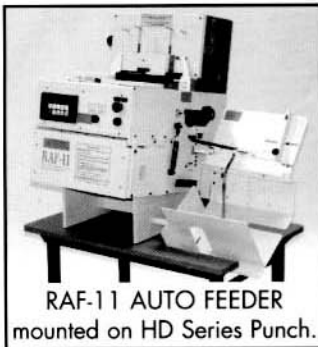

PC 2000

M A C H I N E   S P E C I F I C A T I O N S

ELECTRICAL REQUIREMENTS			WEIGHT		DIMENSIONS		
VOLTS	AMPS	Hz	MACHINE	SHIPPING	HEIGHT	WIDTH	LENGTH
120	5	60	34 lbs.	38 lbs.	15-1/2"	27"	19-1/2"
230	5	50	16 Kg	18 Kg	394 mm	686 mm	575 mm
DIES			The PC 2000 Ships With Your Choice of Either a 4-1 Die or a 5-1 Round Hole Die.				

Please contact me to discuss the advantages of the **PC 2000** or other **RHIN-O-TUFF** binding equipment for my business:

Phone: (   ) _____ Best time to call: _____

Name: _____ Title: _____

Company: _____

Address: _____

City: _____

State: _____ Zip: _____ Fax Telephone: (   ) _____

OTHER QUALITY RHIN-O-TUFF PRODUCTS

Advanced Document Systems & Supply, Inc.
Phone: 800-808-2377 • Fax: 888-237-7329
www.adss.net