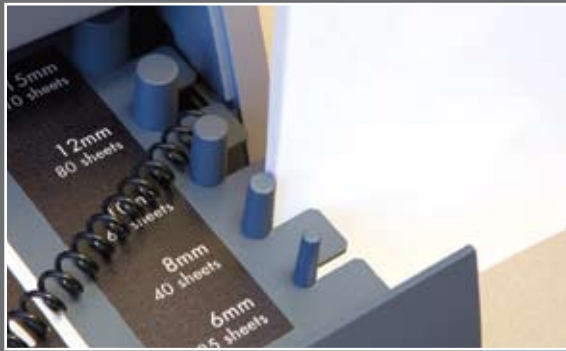

Simple to use, electric **PUNCH** handles up to 25 pages at a time.

Unique **COIL SIZER** determines size of coil.

Step 1: Measure Paper

Step 2: Select Coil

Simple to use, electric **COIL INSERTER** guides the coil into place.